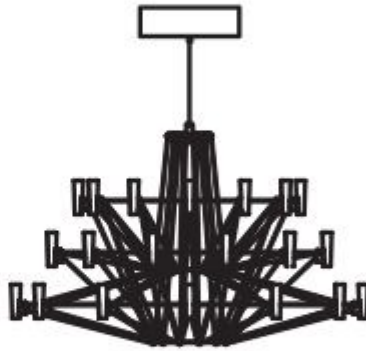

m o o o i®

68cm | 26.7"

42cm | 16.5"

---

packaging

H 50 cm | 19,7"

W 79 cm | 31,1"

D 79 cm | 31,1"

Colli 1/1

Product weight:

7,5 KG | 16,5 lb

With packaging:

9 KG | 19,8 lb