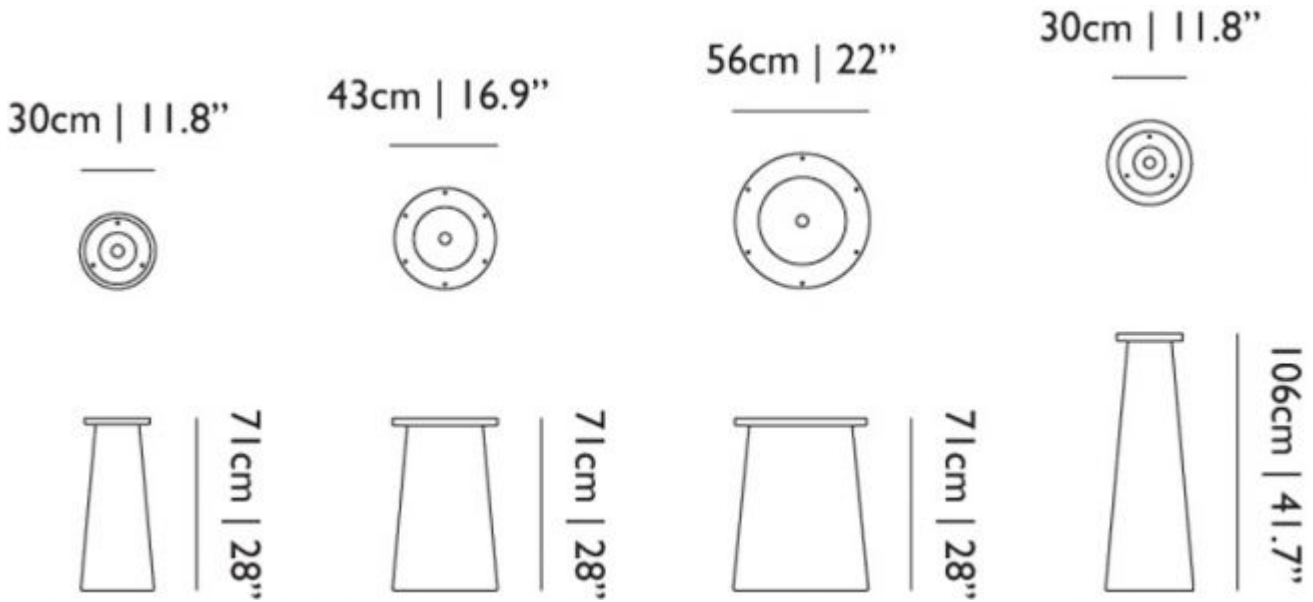

### Container Oval 210 top:

H 217 cm | 85.4"

W 148 cm | 58.3"

D 10 cm | 3,9"

Colli 1/1

Product weight:

KG | lb

With packaging:

### Container Oval 260 top:

H 266 cm | 104,7"

W 177 cm | 69,7"

D 8 cm | 3,1"

Colli 1/1

Product weight:

68 KG | 149,9 lb

With packaging:

## Dimensions

## Dimensions New Antiques